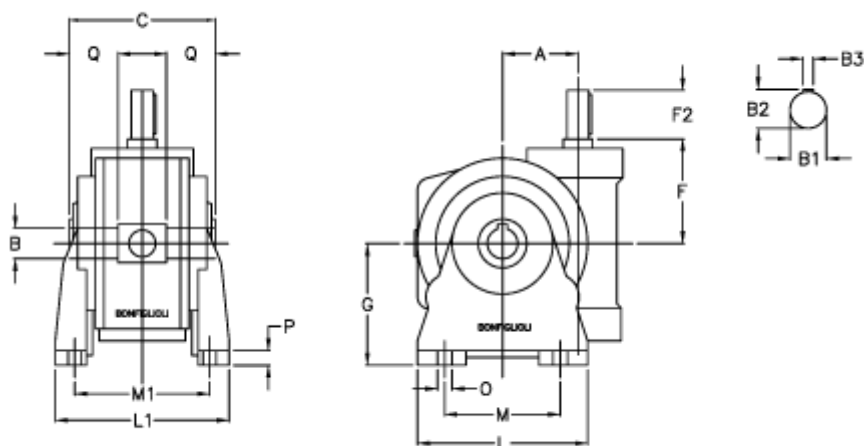

Article number: 3901210020300

Description: Worm gear with solid input shaft  
VF 210V-20-HS

## Measures

a	= 210.0	F2 = 110	Q = 85.0
B	= 90	g = 335	
B1	= 48	L = 440	
B2	= 51.5	L1 = 320	
B3	= 14	m = 340	
C	= 260	M1 = 265.0	
Description	= VF 210V-xx-HS	O = 26.0	
F	= 230.0	P = 25	